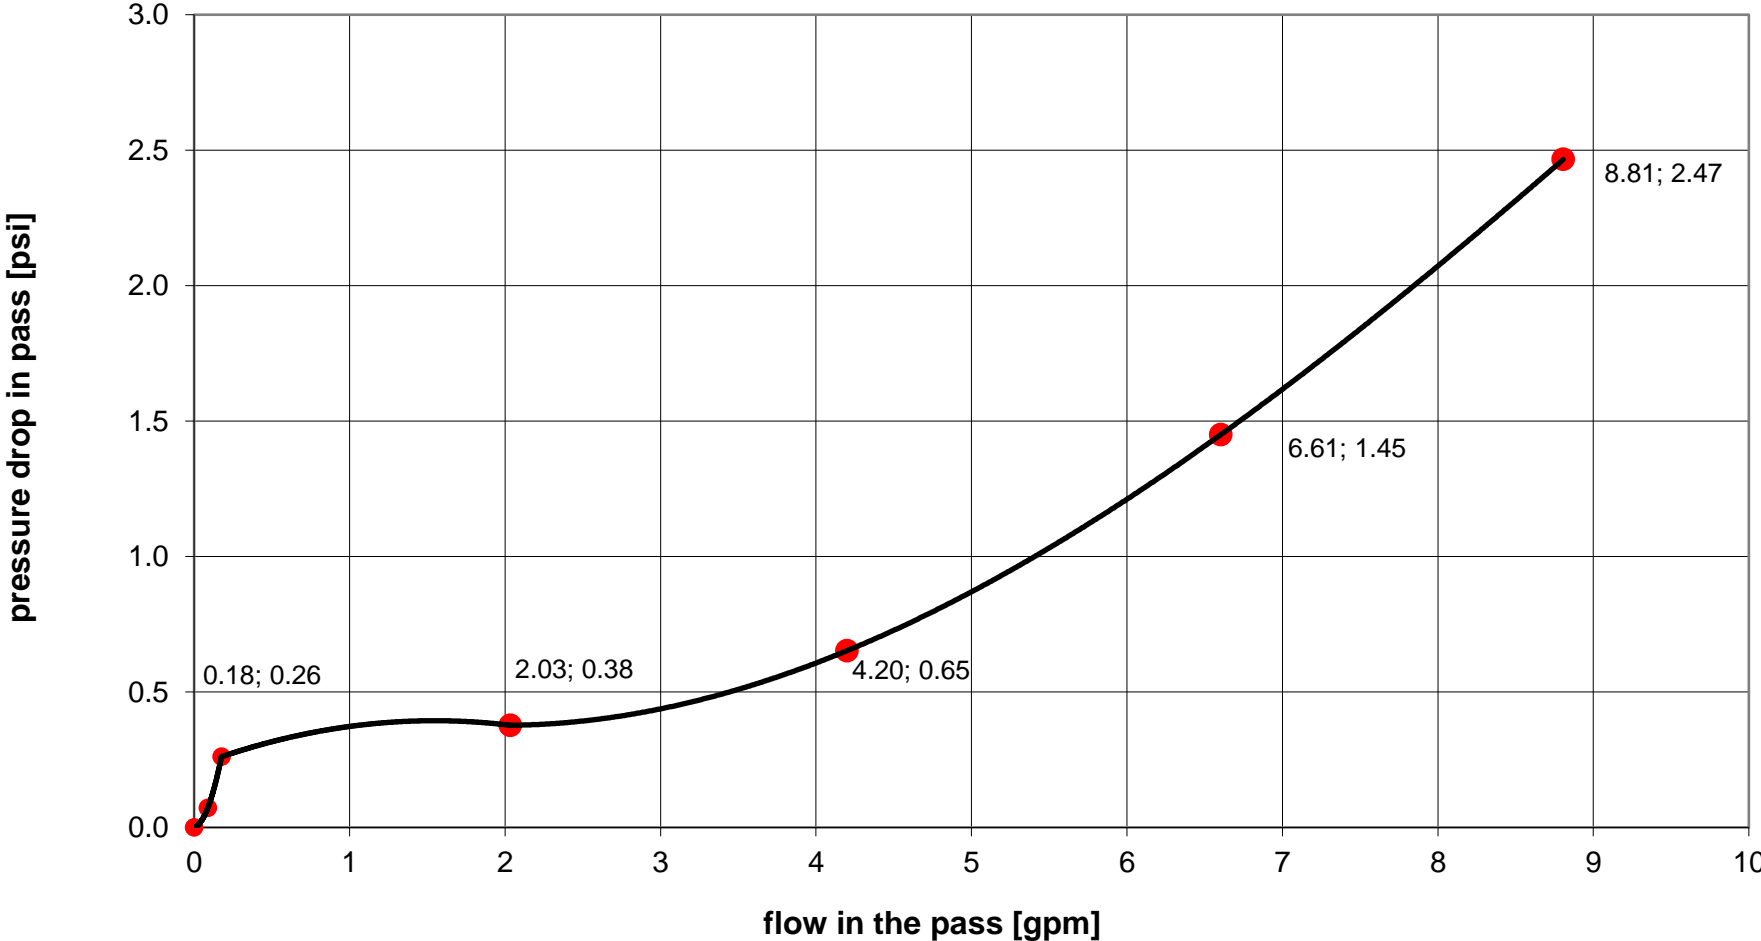

Flow Diagram

KHS Flow Splitter - dynamic, Figure 651

DN 15

Flow Diagram

KHS Flow Splitter - dynamic, Figure 651

DN 20

Flow Diagram

KHS Flow Splitter - dynamic, Figure 651

DN 25

Flow Diagram

KHS Flow Splitter - dynamic, Figure 651

DN 32

Flow Diagram

KHS Flow Splitter - dynamic, Figure 651

DN 40

Flow Diagram

KHS Flow Splitter - dynamic, Figure 651

DN 50