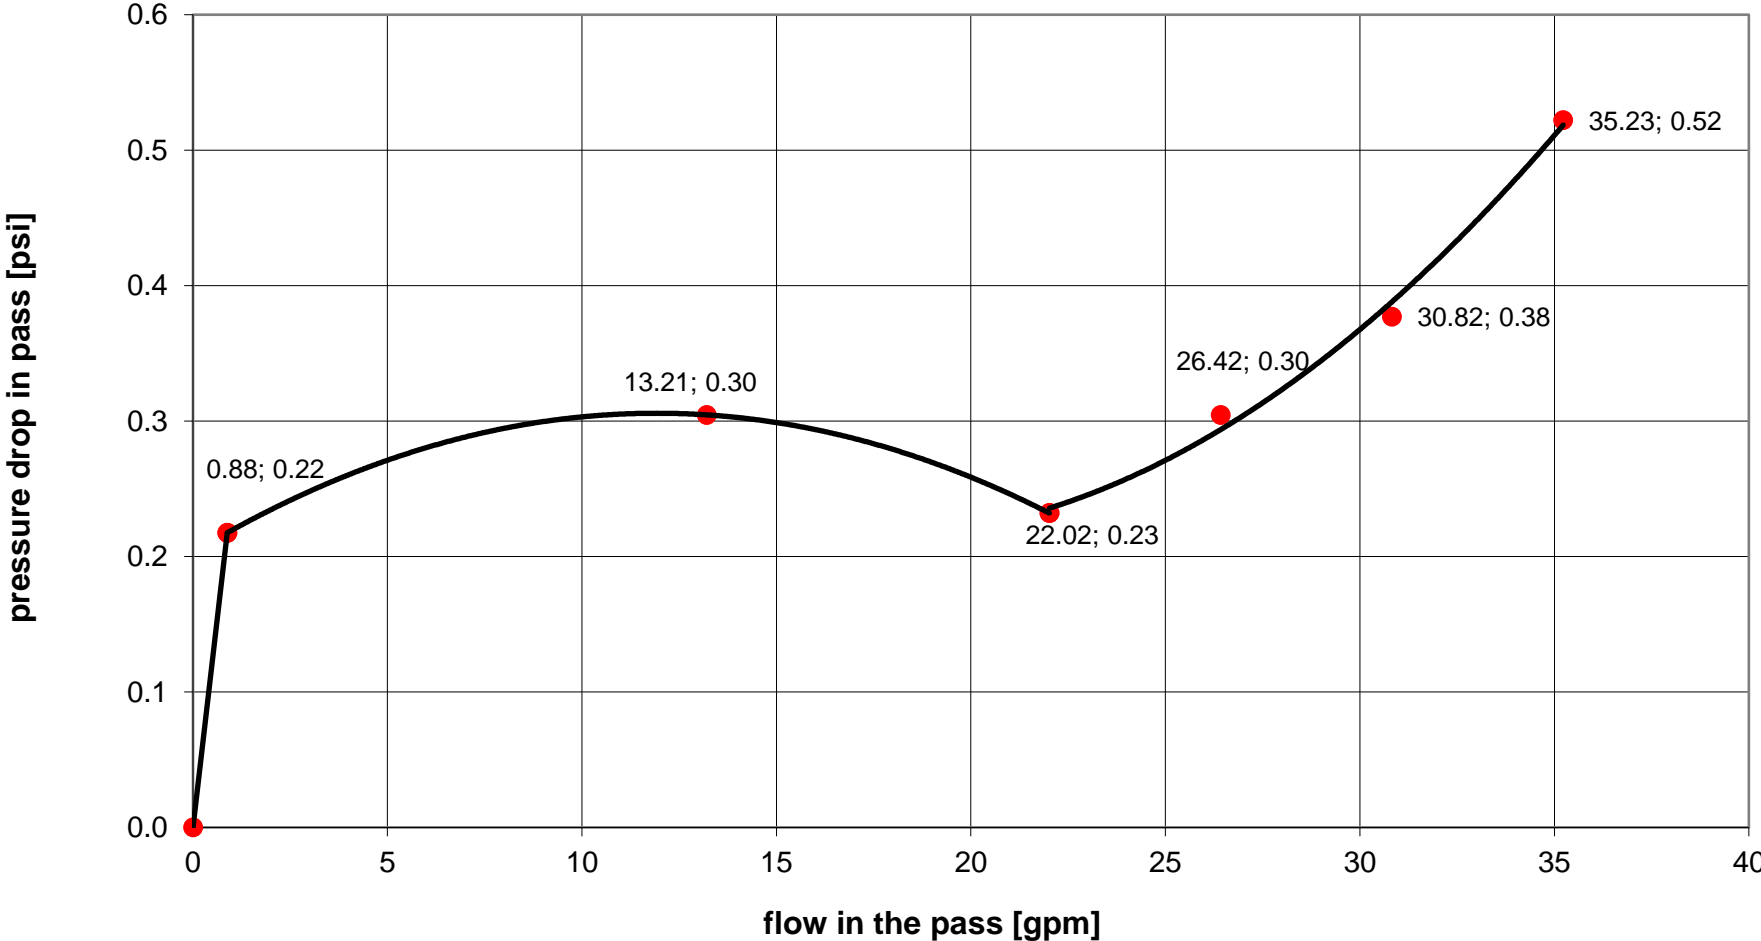

DN 25

Flow Diagram

KHS Flow Splitter - dynamic, Figure 651

DN 32

Flow Diagram

KHS Flow Splitter - dynamic, Figure 651

DN 40

Flow Diagram

KHS Flow Splitter - dynamic, Figure 651

DN 50