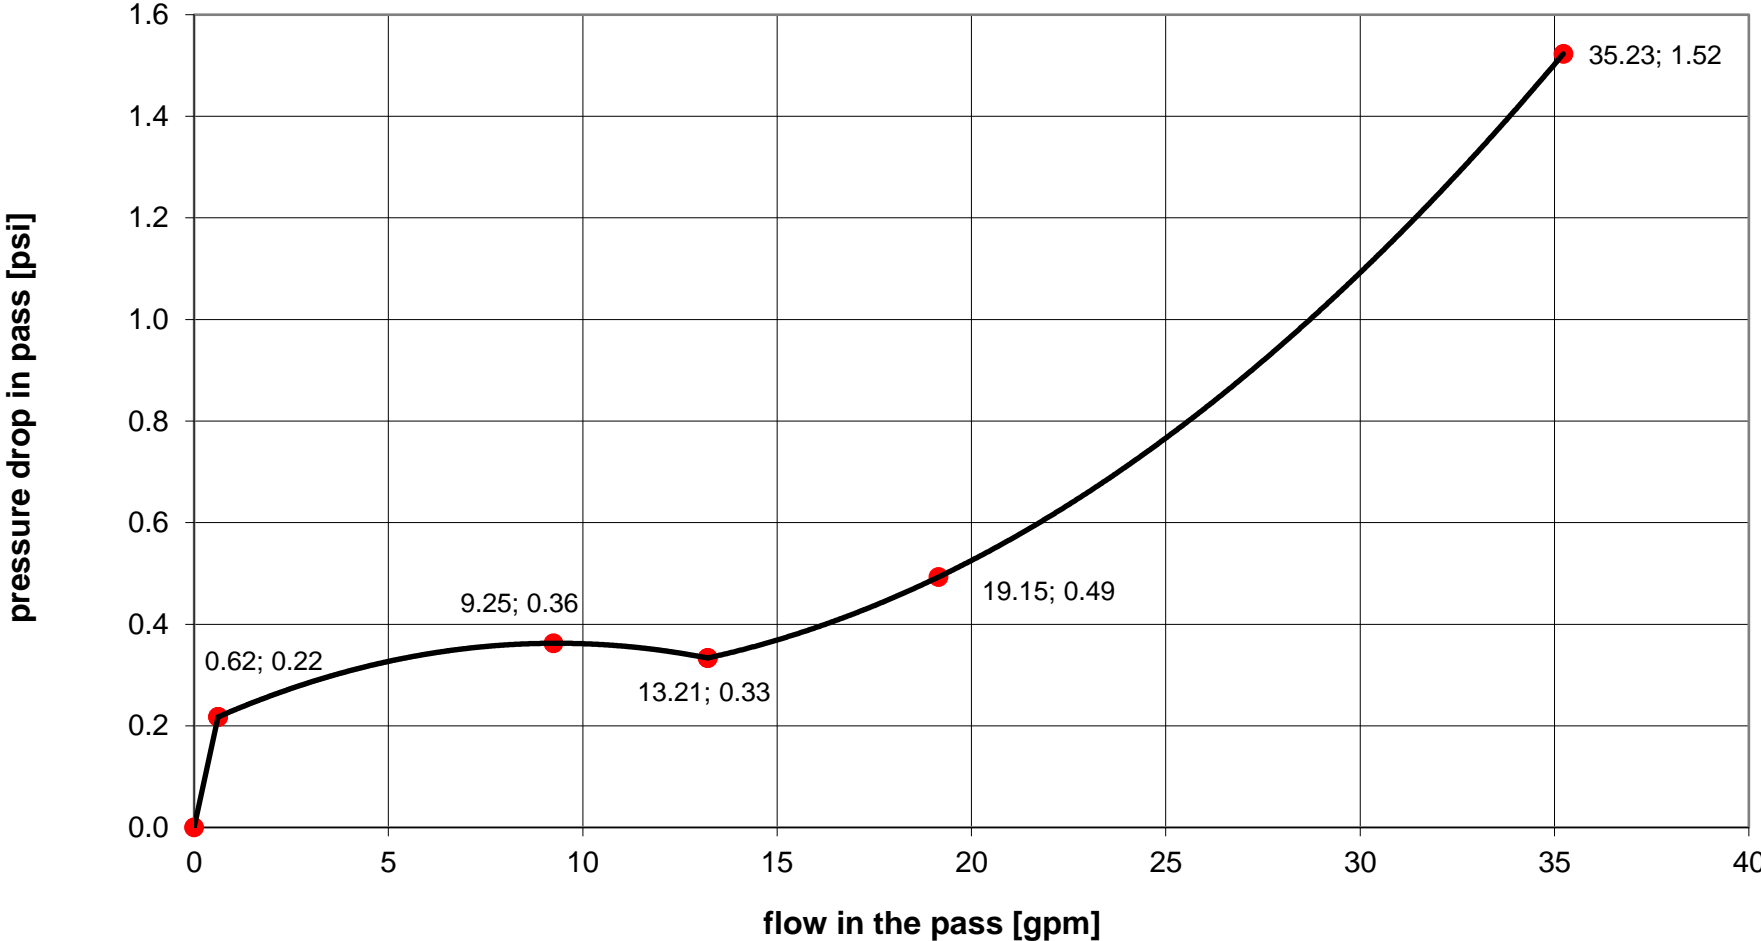

Flow Diagram

KHS Flow Splitter - dynamic, Figure 651

DN 15

Flow Diagram

KHS Flow Splitter - dynamic, Figure 651

DN 20

Flow Diagram

KHS Flow Splitter - dynamic, Figure 651

DN 25

Flow Diagram

KHS Flow Splitter - dynamic, Figure 651

DN 32

Flow Diagram

KHS Flow Splitter - dynamic, Figure 651

DN 40

Flow Diagram

KHS Flow Splitter - dynamic, Figure 651

DN 50