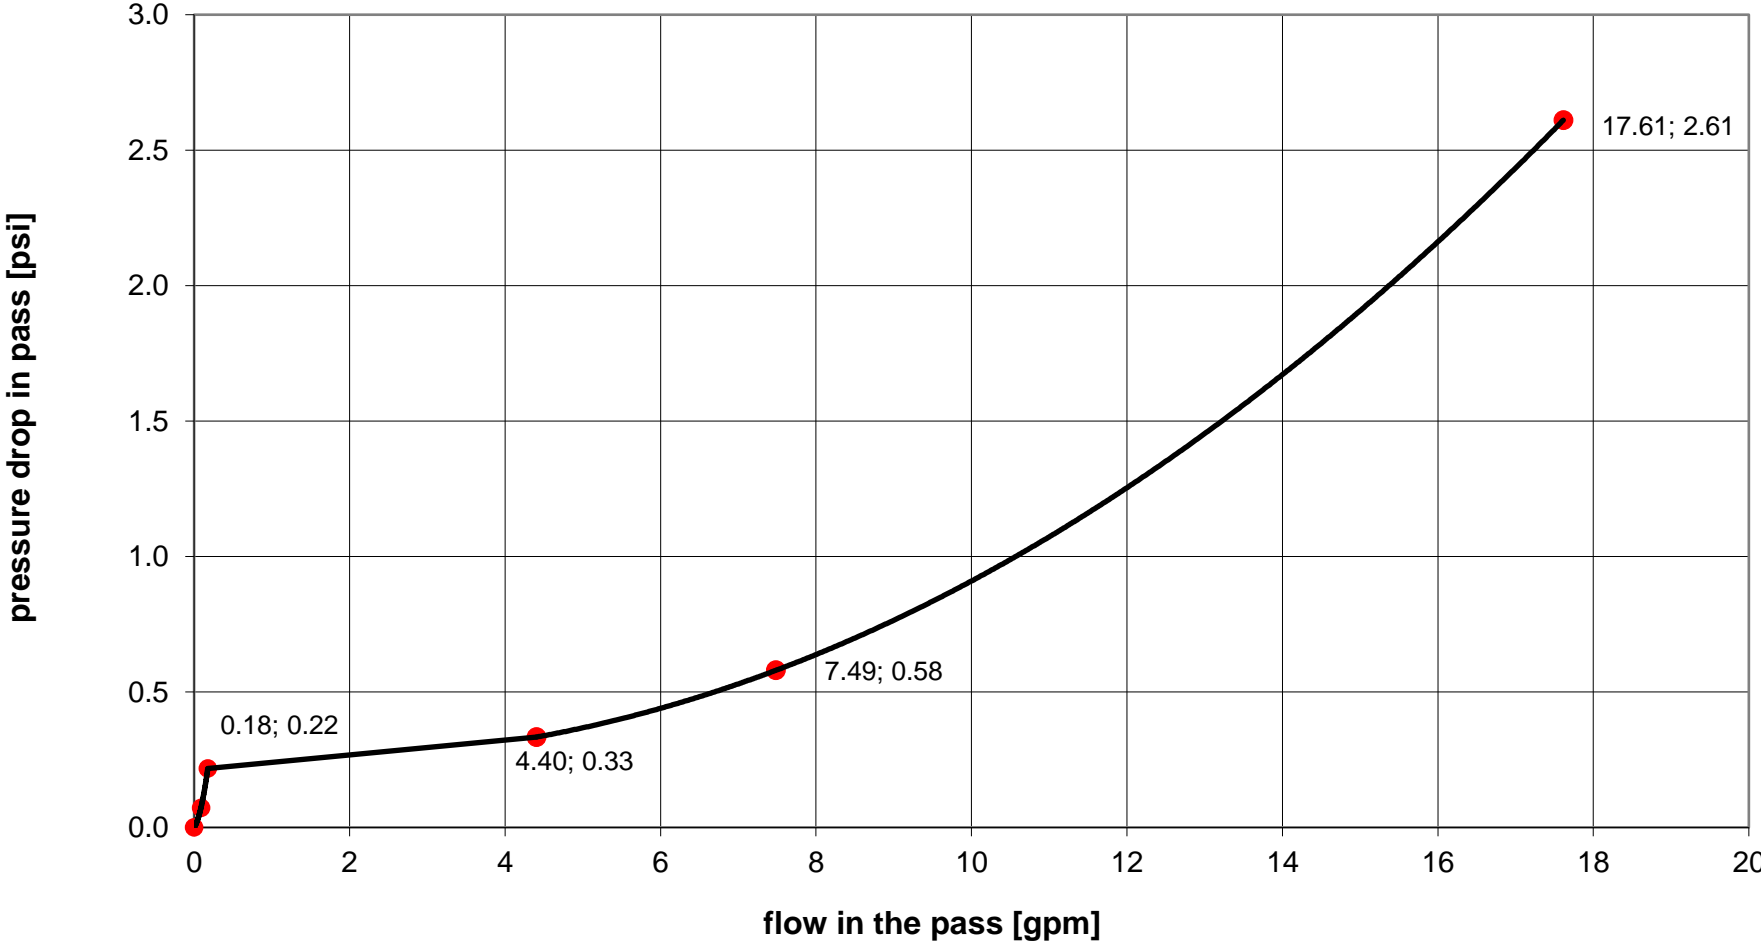

Flow Diagram

KHS Flow Splitter - dynamic, Figure 651

DN 15

Flow Diagram

KHS Flow Splitter - dynamic, Figure 651

DN 20

Flow Diagram

KHS Flow Splitter - dynamic, Figure 651

DN 25

Flow Diagram

KHS Flow Splitter - dynamic, Figure 651

DN 32

Flow Diagram

KHS Flow Splitter - dynamic, Figure 651

DN 40

Flow Diagram

KHS Flow Splitter - dynamic, Figure 651

DN 50